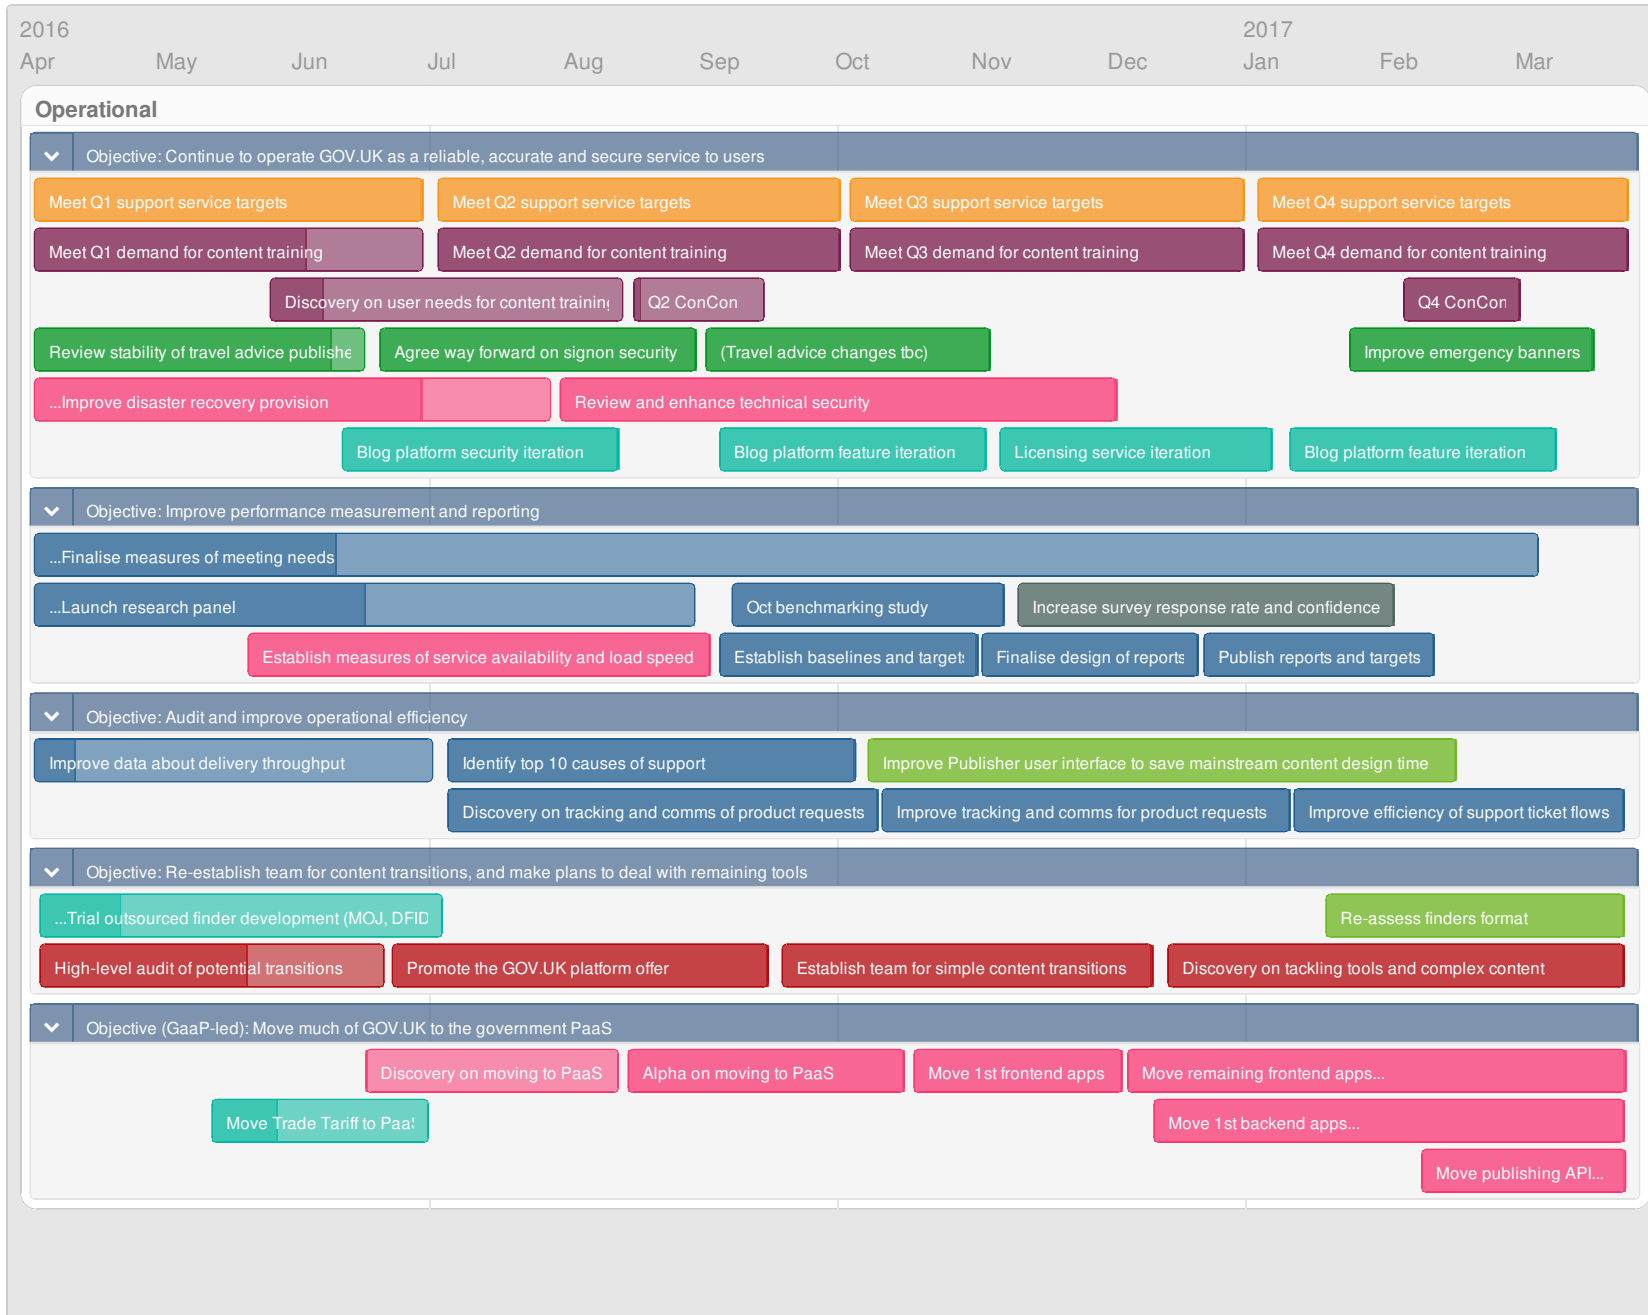

GOV.UK Roadmap 2016-17

Legend

- User support (all)
- Performance
- Policy & engagement
- Infrastructure
- Content
- Product
- Product: content tools
- Product: outsourced
- Product: new team

Delivery: Make it possible to join content together as services

Delivery: Lead government to transform its content

Delivery: Learn how to join content up with transactions and support