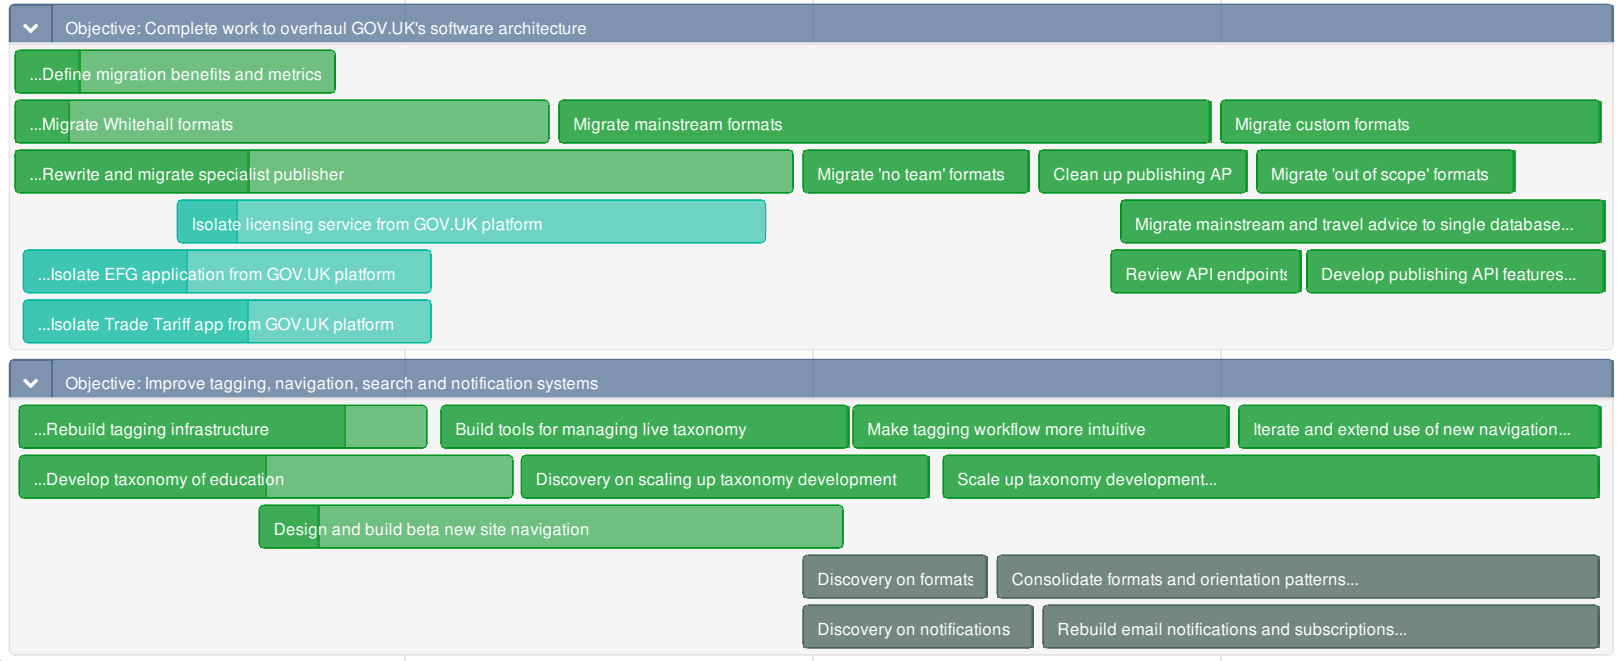

GOV.UK Roadmap 2016-17

Legend

- User support (all)
- Performance
- Policy & engagement
- Infrastructure
- Content
- Product
- Product: content tools
- Product: outsourced
- Product: new team

Delivery: Make it possible to join content together as services

Delivery: Lead government to transform its content

Delivery: Learn how to join content up with transactions and support